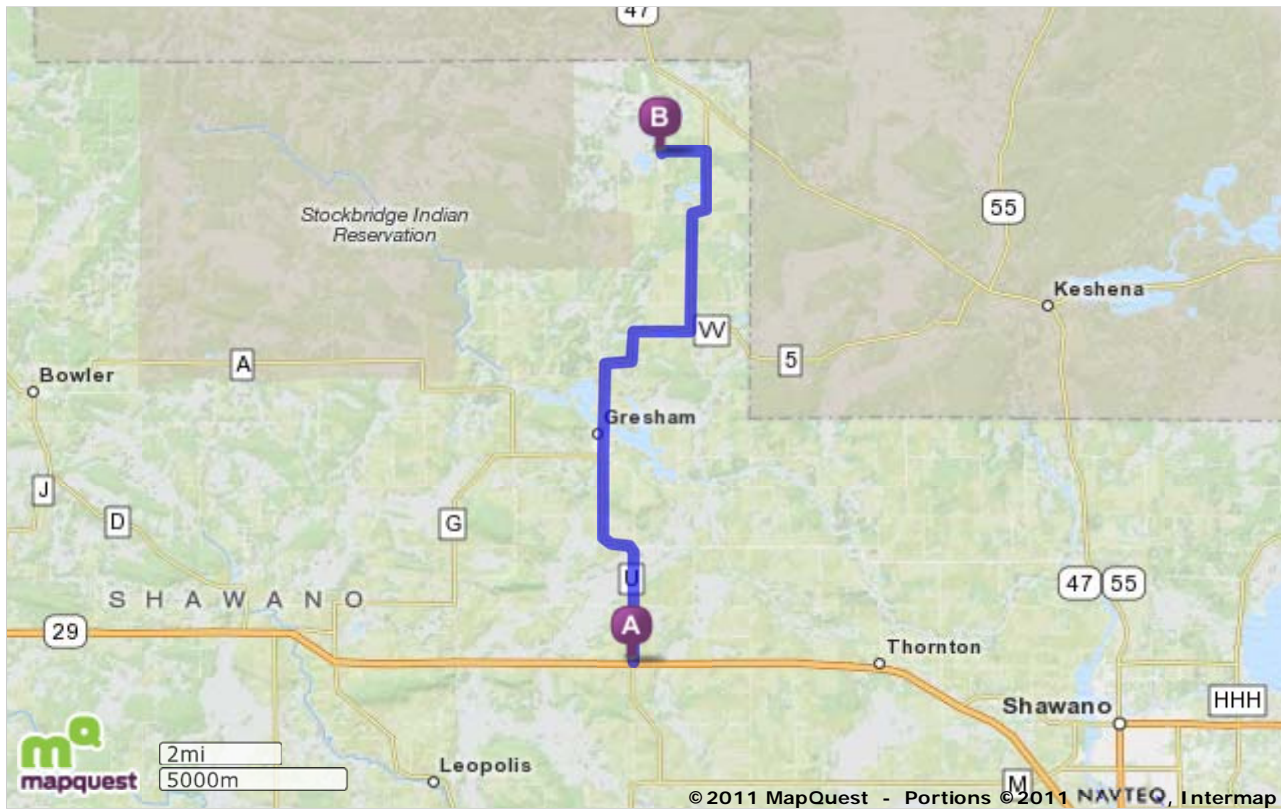

**Trip to:**

Captain's Cove Resort LLC  
 N9099 Big Lake Rd  
 Gresham, WI 54128  
 (715) 787-3535

**11.45 miles**  
**16 minutes**

Notes

This will give you directions from State HWY 29 to Captains Cove.

	<b>Wi-29 W</b> Shawano, WI 54166	<b>Miles Per Section</b>
	1. Start out going NORTH on CR-U toward WINKLE RD.	<b>Go 2.0 Mi</b>
	2. CR-U becomes CR-A.	<b>Go 1.9 Mi</b>
	3. Stay STRAIGHT to go onto MAIN ST / CR-G. Continue to follow CR-G.	<b>Go 3.5 Mi</b>
	4. Turn LEFT to stay on CR-G. <i>CR-G is 0.1 miles past MEADOW LN</i>	<b>Go 2.0 Mi</b>
	5. Turn RIGHT to stay on CR-G.	<b>Go 1.3 Mi</b>
	6. Turn LEFT onto SPUR RD. <i>SPUR RD is 0.4 miles past E OAK RIDGE LN</i>	<b>Go 0.8 Mi</b>
	7. Take the 1st LEFT onto BIG LAKE RD. <i>If you reach the end of SPUR RD you've gone about 0.2 miles too far</i>	<b>Go 0.02 Mi</b>
	8. N9099 BIG LAKE RD. <i>If you reach ISLAND LAKE LN you've gone about 0.4 miles too far</i>	
	<b>Captain's Cove Resort LLC</b> N9099 Big Lake Rd, Gresham, WI 54128 (715) 787-3535	<b>11.4 mi</b>

Total Travel Estimate: **11.45 miles - about 16 minutes**

[All rights reserved. Use subject to License/Copyright](#)

Directions and maps are informational only. We make no warranties on the accuracy of their content, road conditions or route usability or expeditiousness. You assume all risk of use. MapQuest and its suppliers shall not be liable to you for any loss or delay resulting from your use of MapQuest. Your use of MapQuest means you agree to our [Terms of Use](#)